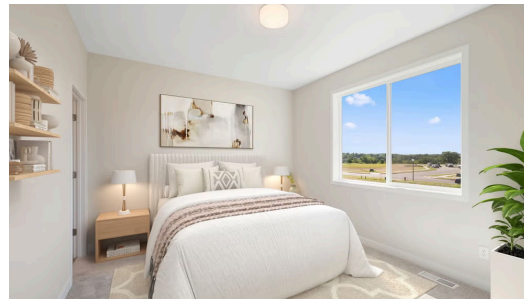

THE ASHLYN FLOORPLAN

1214 Compton Ave

QUESTIONS?
651-333-4181

Pending

Step into the Ashlyn

The Ashlyn is a gorgeous rambler-style home with everything you need on the main level! This open-layout home is both stunning and functional, featuring a gorgeous sleek white kitchen filled with natural light and an airy, bright atmosphere. A stunning open-railing staircase adds elegance, while a cozy fireplace anchors the open living space. The home also boasts a beautiful primary suite, creating the perfect blend of style, comfort, and functionality.