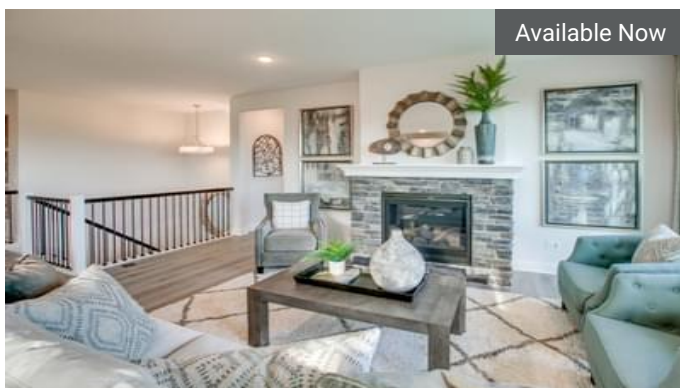

Available Now

1159 Gretz Way
New Richmond, WI

$499,900

The Victoria Floorplan

3	3.0
3	2,683