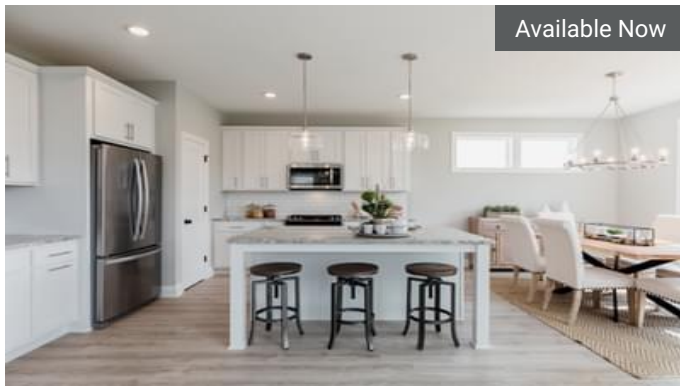

NEW RICHMOND, WI

Willow River Bluffs

★ COMMUNITY FEATURES

- Easy access to the Twin Cities
- Natural walking trail takes you to the banks of the Willow River
- Within New Richmond School District
- Close to the shops and restaurants of downtown Stillwater

Available Now

1414 Bluff Border Rd
New Richmond, WI

$479,900

The Kendall Floorplan

3	2.5
3	2,385