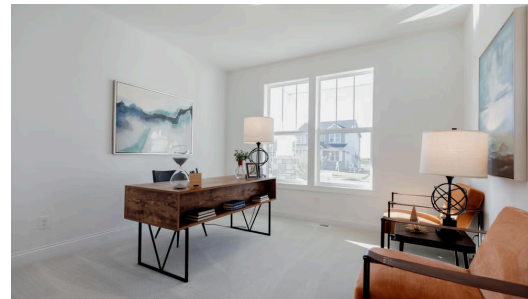

QUESTIONS?
651-333-4181

Available July 2026

Step into the Victoria

Come home to The Victoria, a stunning rambler in The Creek at Gloverdale that showcases some of our most sought-after design features. Expansive walls of glass fill the home with natural light, while extra-wide hallways, an open staircase, and soaring ceilings throughout create a sense of volume and elegance from the moment you enter. The thoughtfully designed main level centers around a remarkable primary suite featuring a spacious walk-in closet with direct access to the laundry and mudroom—offering both luxury and everyday convenience all on one level. Downstairs, the lower ...