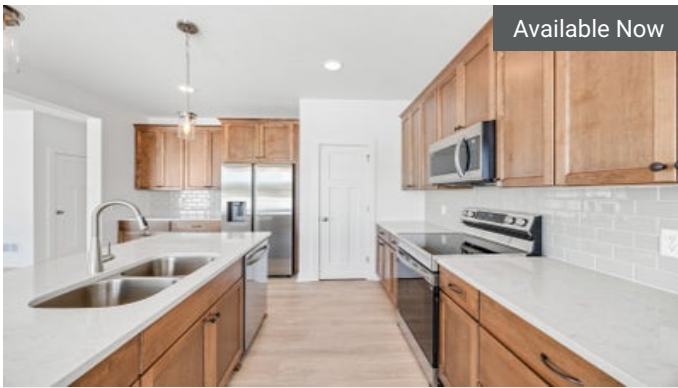

Available Now

1517 Creekwood Dr  
New Richmond, WI

\$524,900

The Kendall Floorplan

|   |   |
|---|---|
|  4 |  2.5   |
|  3 |  2,385 |

Available Now

1523 Creekwood Dr  
New Richmond, WI

\$549,900