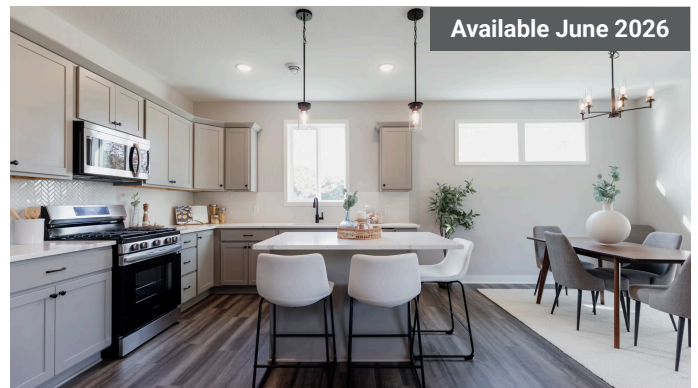

Available June 2026

1566 Applegate Rd
New Richmond, WI

$574,900

The Hudson Floorplan

4	3.0
3	2,604