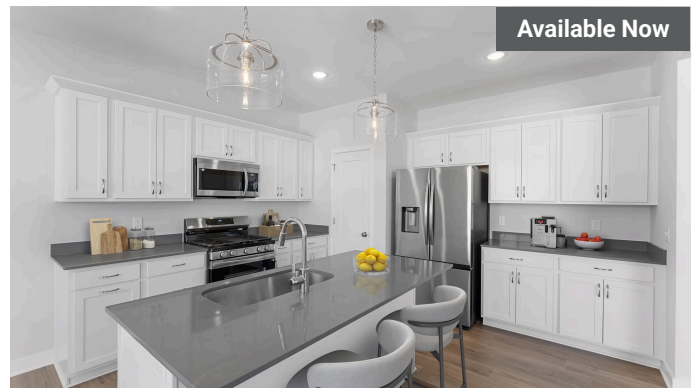

1551 Creekwood Dr
New Richmond, WI

$559,900

The Kenny Floorplan

5	3.5
3	3,116

Available Now