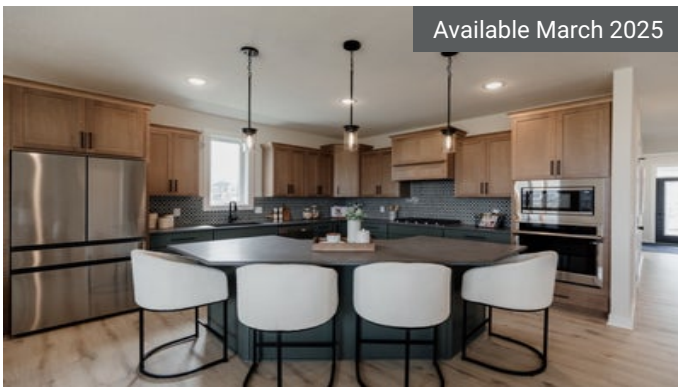

Available March 2025

1529 Creekwood Dr
New Richmond, WI

$529,900

The Riley Floorplan

3	3.0
3	3,262