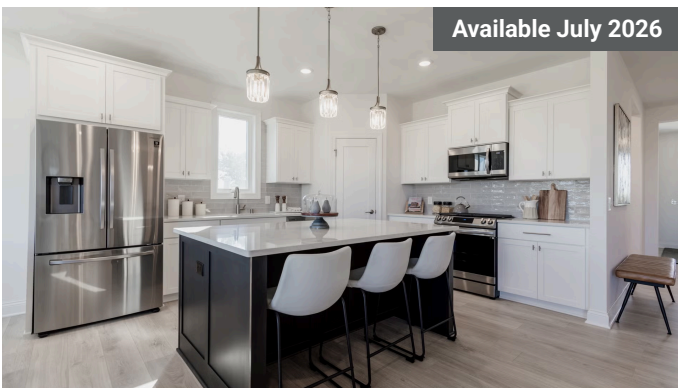

**The Hudson Floorplan**

 4	 3.0
 3	 2,604

Available July 2026

1587 Creekwood Dr  
New Richmond, WI

**\$639,900**

**The Victoria Floorplan**

 3	 3.0
 3	 2,602

Available July 2026