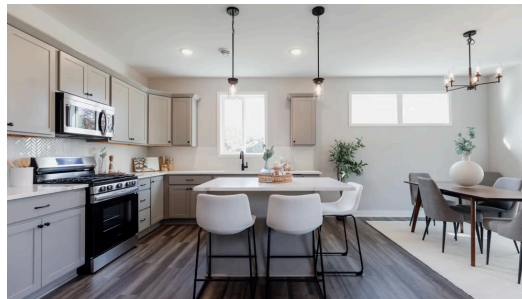

THE HUDSON FLOORPLAN

1125 Legacy Parkway

QUESTIONS?
651-333-4181

Step into the Hudson

Coming soon to Rich River Trails, our most popular rambler home, The Hudson. This home offers main level living with the primary suite and laundry all on the main along with two more bedrooms. As you enter into the foyer, you are greeted by a bedroom/den, a bathroom, and another bedroom. The kitchen, great room, and dinette come together with tons of natural light and an awesome openness feel. The kitchen includes gorgeous cabinetry, quality appliances, and a large island. Downstairs has a spacious family room and the fourth bedroom ...