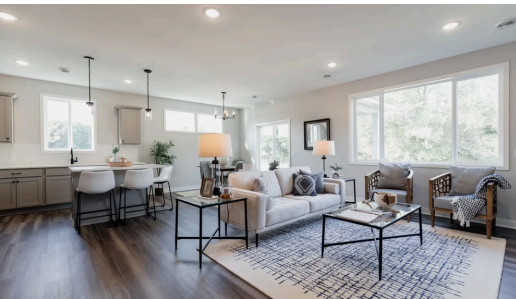

THE HUDSON FLOORPLAN

1125 Legacy Parkway

QUESTIONS?
651-333-4181

Step into the Hudson

Coming soon to Rich River Trails, our most popular rambler home, The Hudson. This home offers main level living with the primary suite and laundry all on the main along with two more bedrooms. As you enter into the foyer, you are greeted by a bedroom/den, a bathroom, and another bedroom. The kitchen, great room, and dinette come together with tons of natural light and an awesome openness feel. The kitchen includes gorgeous cabinetry, quality appliances, and a large island. Downstairs has a spacious family room and the fourth bedroom ...