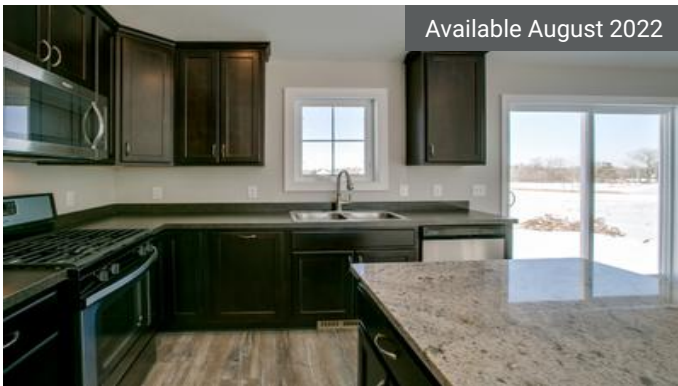

NEW RICHMOND, WI

Rich River Trails

★ COMMUNITY FEATURES

- Minutes from I-35 and I-94 Incredible amenities nearby such as the Willow River State Park
- Close-knit community feel with neighborhood park

Available August 2022