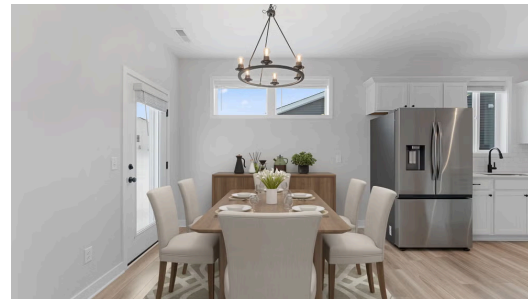

THE BELLWOOD FLOORPLAN

1336 Rose St

QUESTIONS?
651-333-4181

Available Now

Step into the Bellwood

Come home to the Bellwood, a thoughtfully designed paired home offering effortless main-level living. Step into a bright white kitchen accented with sleek black details, adding modern style to the heart of the home. A cozy fireplace anchors the open living space, creating warmth and connection throughout the main level. Perfectly located in a fantastic New Richmond setting, the Bellwood delivers comfort, style, and everyday ease—welcome home.

ADDRESS

1336 Rose St
New Richmond, WI
54017

PRICE

\$349,900

COMMUNITY

Meadow Crossing

FLOORPLAN

Bellwood