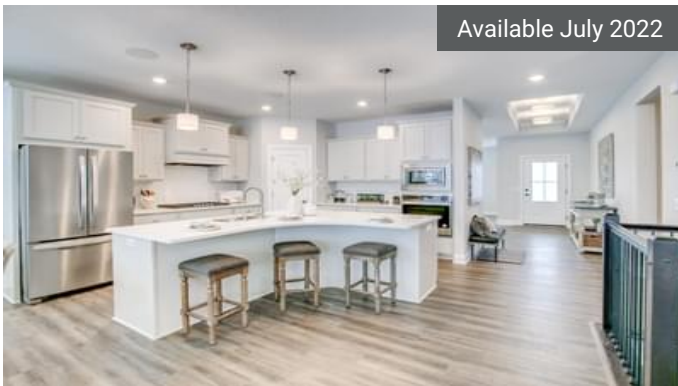

Available July 2022

1302 Rose St
New Richmond, WI

\$459,900

The Bellwood Floorplan

 3	 3.0
 2	 2,684

Available September 2022

1301 Rose St
New Richmond, WI

\$399,900