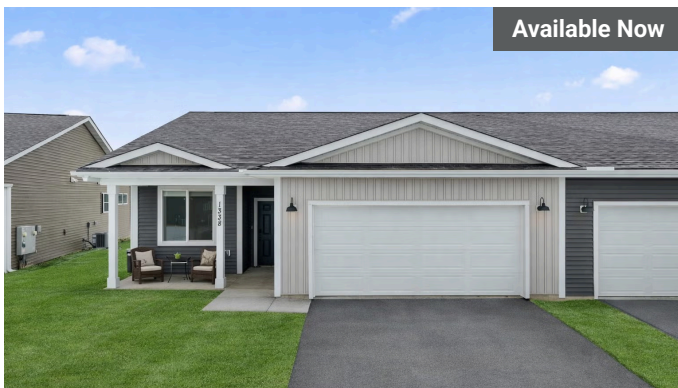

Available Now

1338 Rose St
New Richmond, WI

$369,900

The Bellwood Floorplan

2	2.0
2	1,368