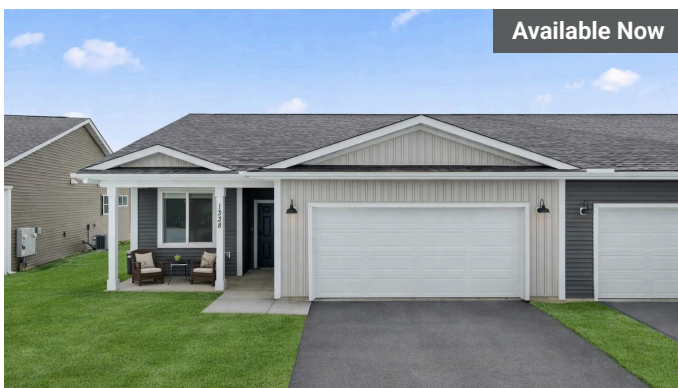

Available Now

1338 Rose St
New Richmond, WI

$369,900

The Bellwood Floorplan

2	2.0
2	1,368