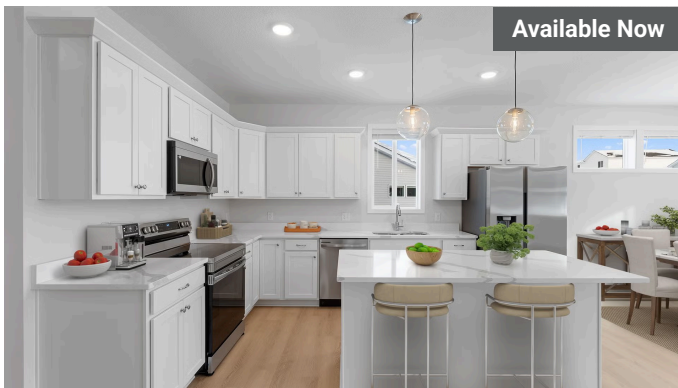

Available Now

1334 Rose St
New Richmond, WI

\$339,900

The Bellwood Floorplan

 2	 2.0
 2	 1,368

Available Now

1337 Orchid Way
New Richmond, WI

\$479,900