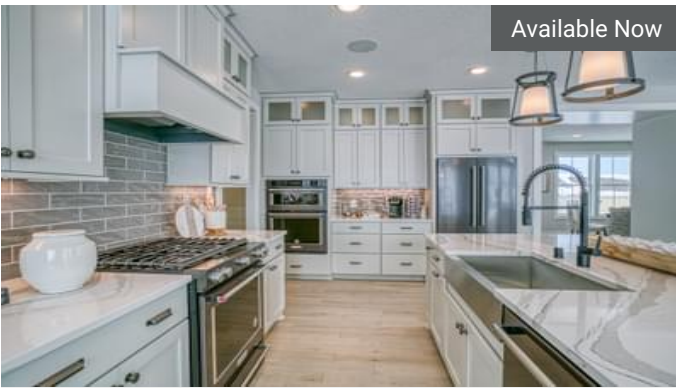

Available Now

391 Meadow Valley
Hudson, WI

\$899,900

The Bayfield Floorplan

| | |
|---|-------|
| 5 | 4.5 |
| 4 | 3,725 |

All prices, promotions, features, options, amenities, floor plans, elevations, materials and dimensions are subject to change without notice. All information is deemed reliable but not guaranteed. Promotion dollars will be applied toward design studio. Promotion varies by community. Talk to new home specialist in the community to learn details. Not to be used toward base price of home, seller's credit, closing cost, and lot premium. Offer valid on purchase agreements signed on new builds executed between the dates of December 4, 2020 and December 31, 2020. Call the Online Sales Counselor at 651-333-4181 for more details or visit a New Home Specialist for further details and important legal disclaimers. Void where prohibited by law. Offers, incentives, and seller contributions are subject to certain terms, conditions, and restrictions. Creative Homes reserves the right to change or withdraw any offer at any time and without notice. Offer may not be redeemed for cash or equivalent. Prices, home-site, and plan availability are subject to change or revocation without prior notice or obligation. Copyright © 2021 Creative Homes. Creative Homes, the Creative Homes logo are US registered service marks or service marks of Creative Homes.