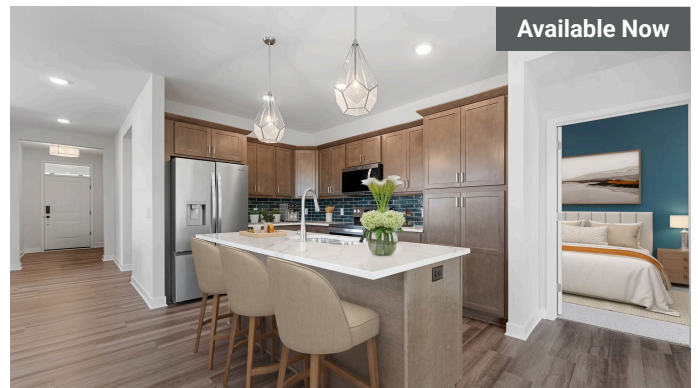

Available Now

20 Palomino Ct
Hudson, WI

$639,900

The Morgan Floorplan

3	2.0
2	2,252