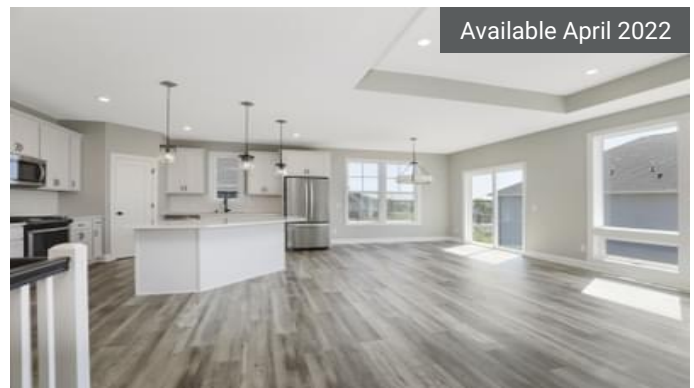

Available January 2022

4361 Monarch Dr  
Woodbury, MN

\$569,900

The **Victoria-Villa Floorplan**

 3	 3.0
 2	 2,683

Available April 2022

4369 Monarch Dr  
Woodbury, MN

\$579,900