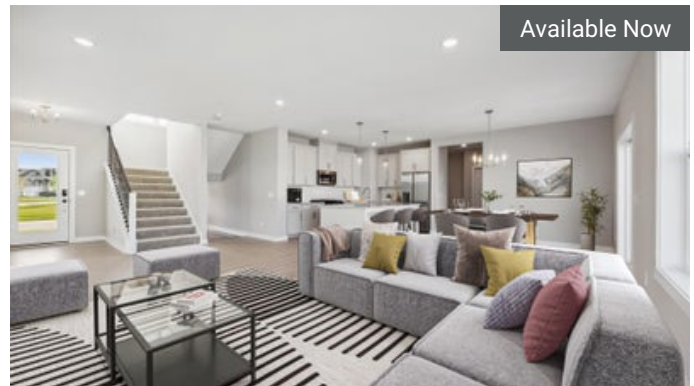

Available Now

10261 Arrowwood Path
Woodbury, MN

\$875,000

The **Gibson Floorplan**

5	4.5
3	3,724

Available Now

10280 Arrowwood Path
Woodbury, MN

\$649,900