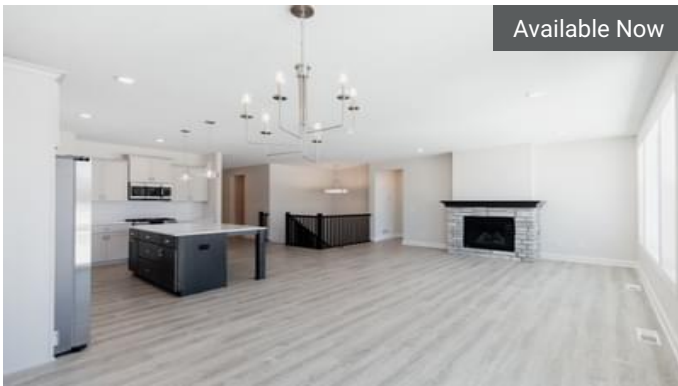

Available Now

10250 Arrowwood Path  
Woodbury, MN

**\$584,900**

The **Victoria Floorplan**

|   |       |
|---|-------|
| 3 | 3.0   |
| 3 | 2,658 |

Available Now

4860 Briarcroft Ln  
Woodbury, MN

**\$629,900**