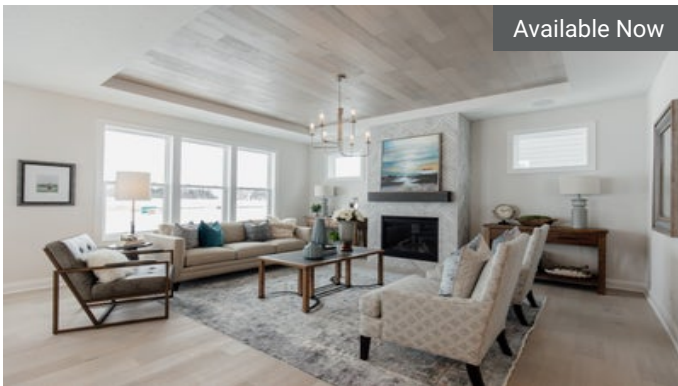

Available Now

10261 Arrowwood Path
Woodbury, MN

\$875,000

The **Gibson Floorplan**

5	4.5
3	3,724

Available Now

10280 Arrowwood Path
Woodbury, MN

\$649,900