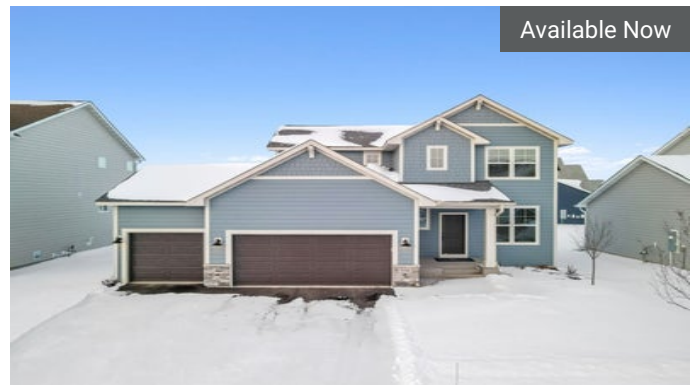

WOODBURY, MN

Briarcroft

★ COMMUNITY FEATURES

- Located at the crossroads of 94, 494, and 694 east Bailey Rd
- Neighborhood Park
- Woodbury shopping, dining and experiences near
- Easy drive to Twin Cities
- East Ridge High School and sports complex

Available Now

10261 Arrowwood Path
Woodbury, MN

\$875,000

The **Gibson Floorplan**

5	4.5
3	3,724

Available Now

10280 Arrowwood Path
Woodbury, MN

\$649,900

The **Aspen Floorplan**

4	3.5
3	2,977

Available Now

10238 Arrowwood Path
Woodbury, MN

\$699,900

The **Kendall Floorplan**

5	4.5
3	3,328

Available Now

10191 Arrowwood Trl
Woodbury, MN

\$659,900

The **Alder Floorplan**

4	3.5
3	2,738

Available Now

10142 Arrowwood Trl
Woodbury, MN

\$679,900

The Riley Floorplan