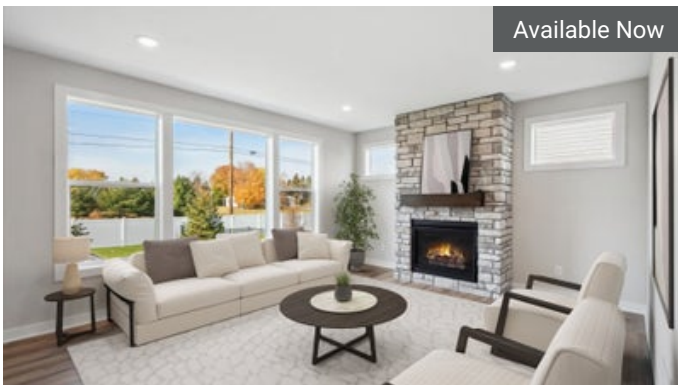

Available Now

10238 Arrowwood Path
Woodbury, MN

$699,900

The **Kendall Floorplan**

5	4.5
3	3,328