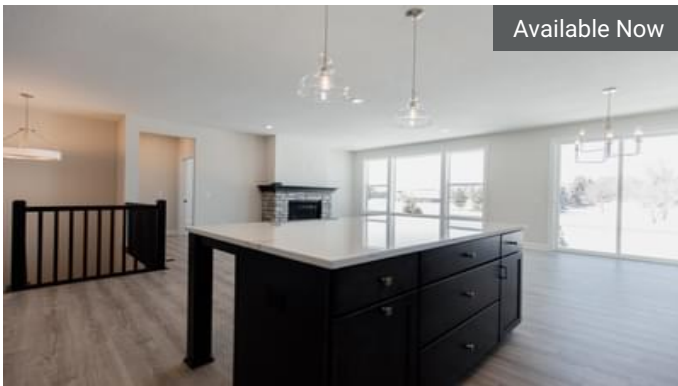

Available Now

10250 Arrowwood Path
Woodbury, MN

\$584,900

The **Victoria Floorplan**

 3	 3.0
 3	 2,658

Available Now

4860 Briarcroft Ln
Woodbury, MN

\$629,900