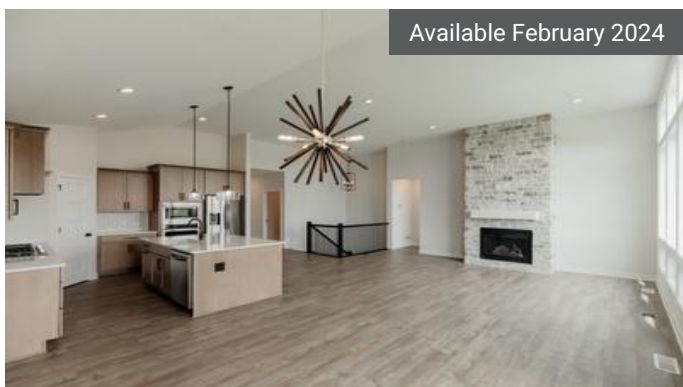

New Homes in Roseville, MN

ROSEVILLE, MN

Legacy at Midland Hills

★ COMMUNITY FEATURES

- 3/4 Acre Homesites
- Near dining/shopping at Rosedale Center
- Serene nature surrounding
- Luxury custom homes
- 10 minutes to St. Paul & Minneapolis