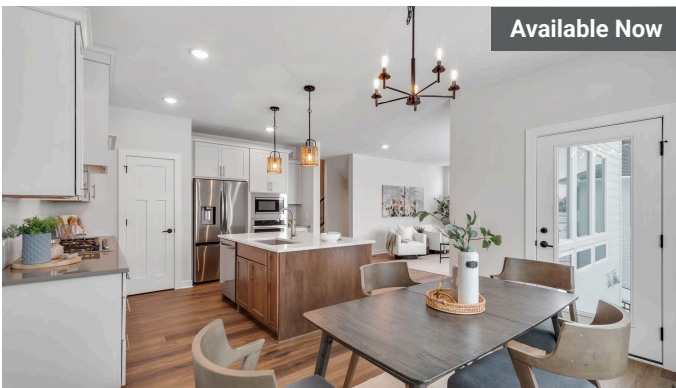

Available Now

10261 Shadyview Ln N
Maple Grove, MN

\$819,900

The Kendall Floorplan

 4	 3.5
 3	 3,348

Available Now

18250 102nd Place N
Maple Grove, MN

\$929,900