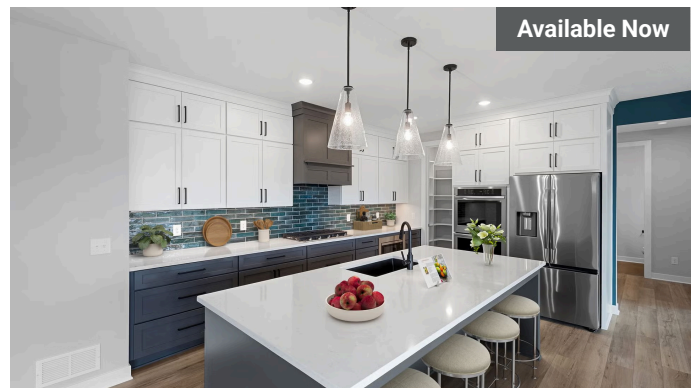

The Kenton Floorplan

 4	 4.5
 3	 3,515

18278 104th Ave N
Maple Grove, MN

\$1,125,000

The Augustine Floorplan

 6	 5.0
 3	 4,323

Available Now

18200 103rd Ave N
Maple Grove, MN