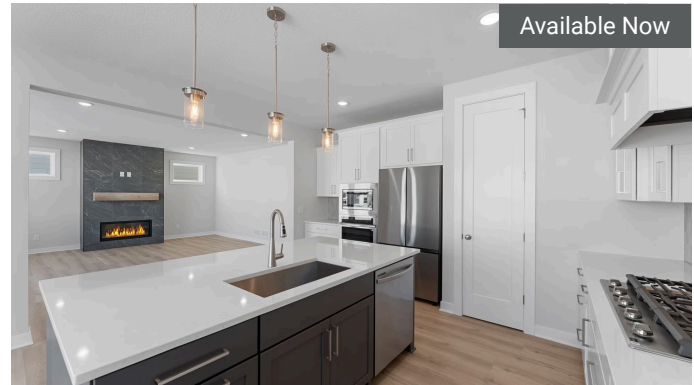

10184 Queensland Ln N  
Maple Grove, MN

\$999,900

The **Middleton** Floorplan

 6	 3.5
 3	 4,684

Available Now

18250 102nd Place N  
Maple Grove, MN

\$949,900

The **Kenton** Floorplan