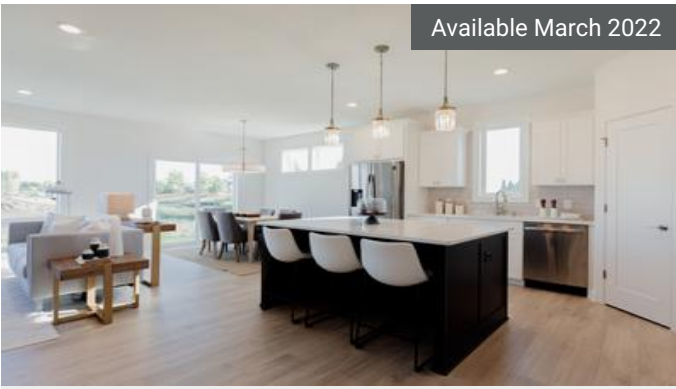

Available March 2022

3989 Kokanee Ln
Lake Elmo, MN

$634,900

The Victoria Floorplan

 3	 3.0
 3	 2,700