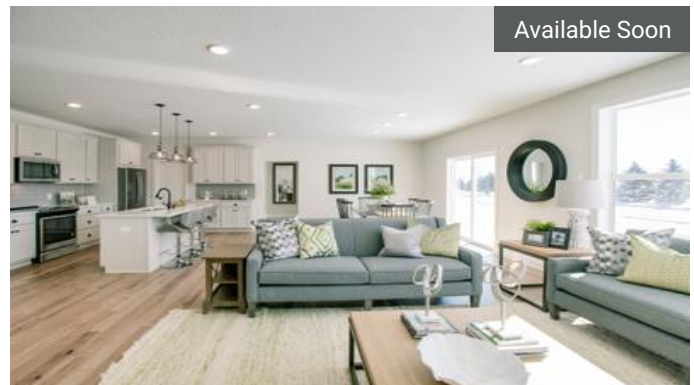

10862 38th St N  
Lake Elmo, MN  
\$824,900

5	5.0
4	3,202

Available Soon

10838 38th Tr N  
Lake Elmo, MN  
\$749,900

4	2.5
3	3,074

The Middleton Floorplan

All prices, promotions, features, options, amenities, floor plans, elevations, materials and dimensions are subject to change without notice. All information is deemed reliable but not guaranteed. Promotion dollars will be applied toward design studio. Promotion varies by community. Talk to new home specialist in the community to learn details. Not to be used toward base price of home, seller's credit, closing cost, and lot premium. Offer valid on purchase agreements signed on new builds executed between the dates of December 4, 2020 and December 31, 2020. Call the Online Sales Counselor at 651-333-4181 for more details or visit a New Home Specialist for further details and important legal disclaimers. Void where prohibited by law. Offers, incentives, and seller contributions are subject to certain terms, conditions, and restrictions. Creative Homes reserves the right to change or withdraw any offer at any time and without notice. Offer may not be redeemed for cash or equivalent. Prices, home-site, and plan availability are subject to change or revocation without prior notice or obligation. Copyright © 2021 Creative Homes. Creative Homes, the Creative Homes logo are US registered service marks or service marks of Creative Homes.