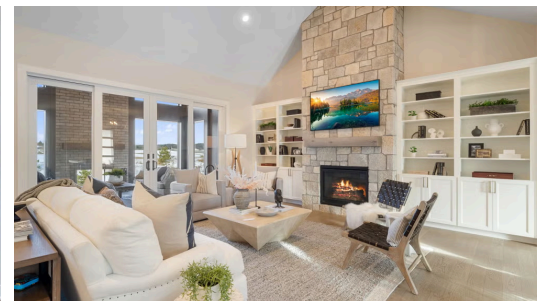

THE CUSTOM FLOORPLAN

5734 Kelvin Ave

QUESTIONS?
651-333-4181

Sold

Step into the Custom

A perfect blend of design and functionality has been meticulously crafted by the passionate, customer-focused team at Creative Custom. The initial impression of the elegantly designed exterior and expansive covered front porch will undoubtedly pique your interest. Upon entering, you will be greeted by an exhilarating atmosphere, characterized by spacious open living areas, vaulted ceilings, and stunning design details. The main level, encompassing approximately 3,000 square feet, showcases remarkable functionality, featuring a secluded primary suite, two secondary bedrooms with a shared bathroom, a private office, and a generously sized powder ...

ADDRESS

5734 Kelvin Ave
Lake Elmo, MN 55042

COMMUNITY

Hidden Meadows

FLOORPLAN

Custom

PLAN DETAILS

4 Bedroom

3 Car Garage

3 Baths | 1 Half Bath

3,789 Sq.Ft.