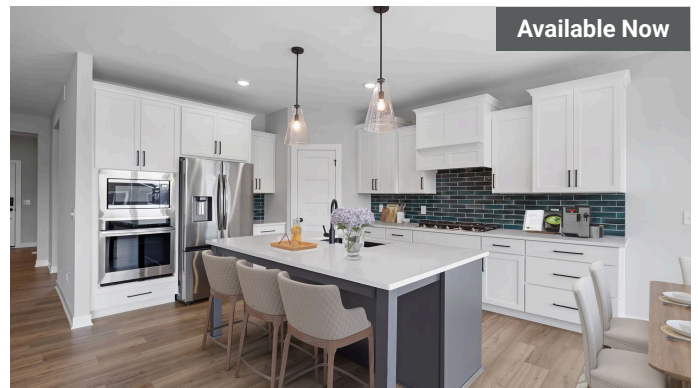

Available Now

11764 35th St N
Lake Elmo, MN

\$649,900

The Aspen Floorplan

 3	 2.5
 3	 2,200

Available Now

3280 Linden Ave N
Lake Elmo, MN

\$659,900