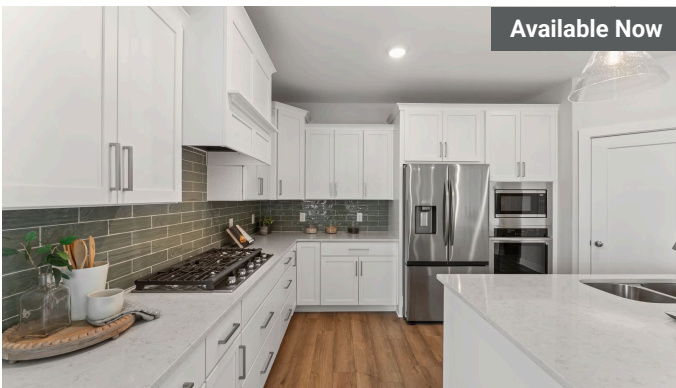

Available Now

11764 35th St N
Lake Elmo, MN

\$649,900

The Aspen Floorplan

 3	 2.5
 3	 2,200

Available Now

3280 Linden Ave N
Lake Elmo, MN

\$659,900