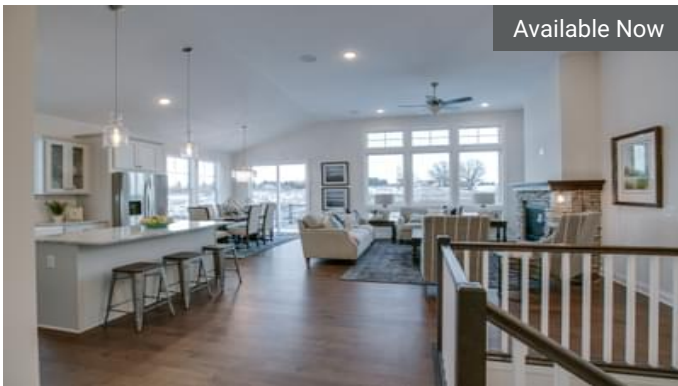

Available Now

9031 7th St N.
Lake Elmo, MN
\$599,900

3	3.0
2	2,683

The **Victoria-Villa Floorplan**

Available Now

9002 7th St N
Lake Elmo, MN
\$649,900

3	3.0
3	2,653

The **Victoria-Villa Floorplan**

Available March 2022

9023 7th St N
Lake Elmo, MN
\$624,900

4	3.0
2	2,816

The **Lexington-Villa Floorplan**

Available March 2022

9045 7th St N
Lake Elmo, MN
\$619,900

3	3.0
2	2,998

The **Victoria-Villa Floorplan**