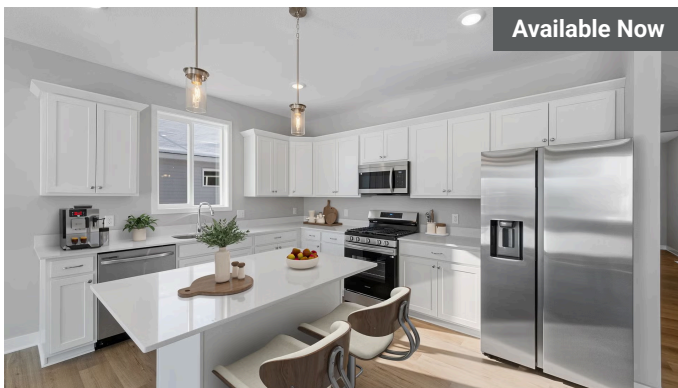

The Hudson Floorplan

 3	 3.0
 2	 1,672

Available Now

2165 Westpointe Dr
Hastings, MN

\$519,900

The Hudson Floorplan

 5	 3.0
 2	 2,598

Available Soon