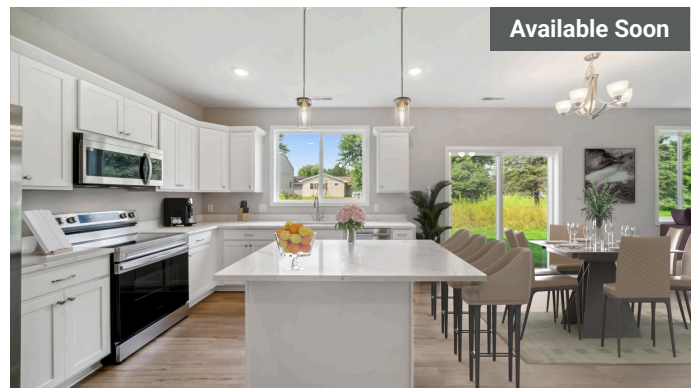

The Hudson Floorplan

 3	 3.0
 2	 1,672

Available Now

2165 Westpointe Dr
Hastings, MN

\$519,900

The Hudson Floorplan

 5	 3.0
 2	 2,598

Available Soon