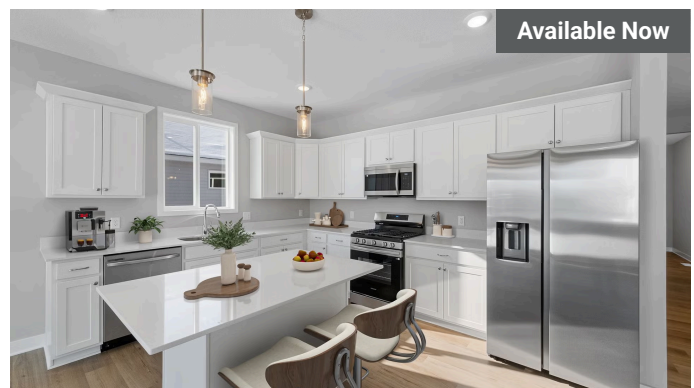

Available Now

2165 Westpointe Dr
Hastings, MN

$519,900

The Hudson Floorplan

5	3.0
2	2,598