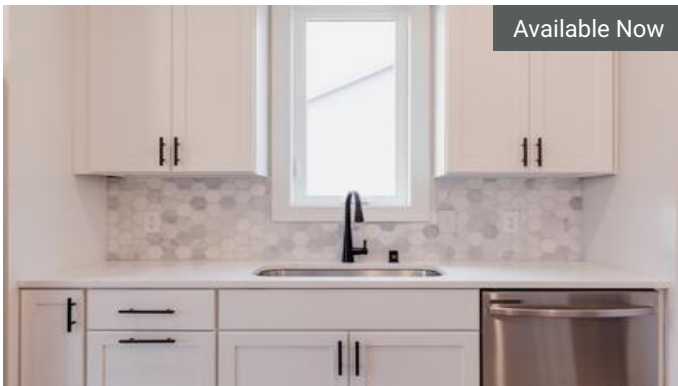

Available Now

13221 140th Ave
Dayton, MN

\$599,900

The **Victoria Floorplan**

| | |
|---|-------|
| 3 | 3.0 |
| 3 | 2,678 |

Available Now

13131 140th Ave
Dayton, MN

\$619,900