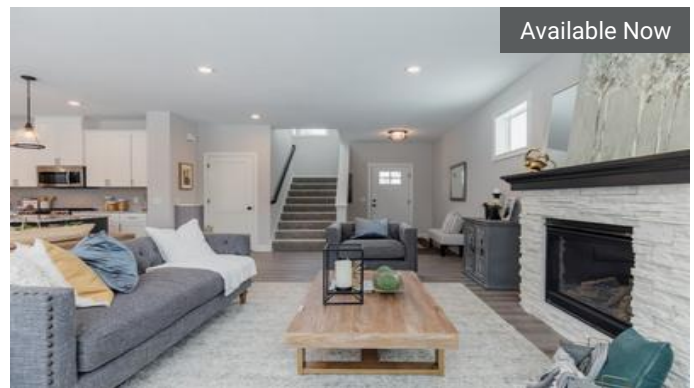

Available Now

13221 140th Ave
Dayton, MN

\$599,900

The **Victoria Floorplan**

3	3.0
3	2,678

Available Now

13131 140th Ave
Dayton, MN

\$619,900