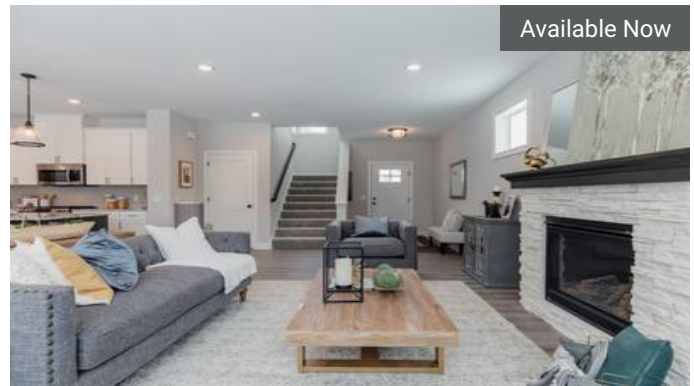

Available Now

13221 140th Ave
Dayton, MN

\$599,900

The **Victoria Floorplan**

| | |
|---|-------|
| 3 | 3.0 |
| 3 | 2,678 |

Available Now

13131 140th Ave
Dayton, MN

\$619,900