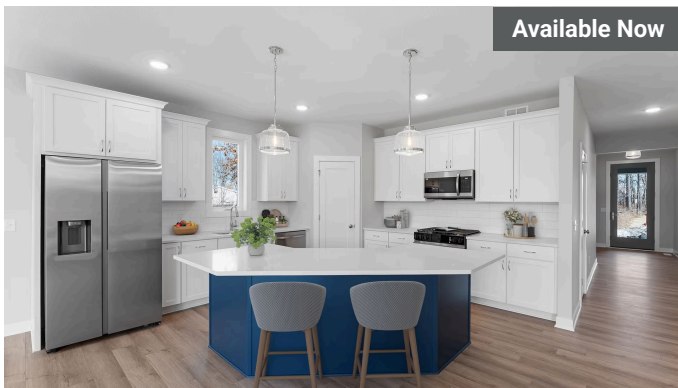

BLAINE, MN

Lexington Waters

★ COMMUNITY FEATURES

- HOA Maintained life- leave the shovel and lawn mower behind!
- Great schools and amenities
- Basement included
- 20 minutes from Downtown Minneapolis
- Mature trees and pond view homesites
- Personalization and Design Studio Experience